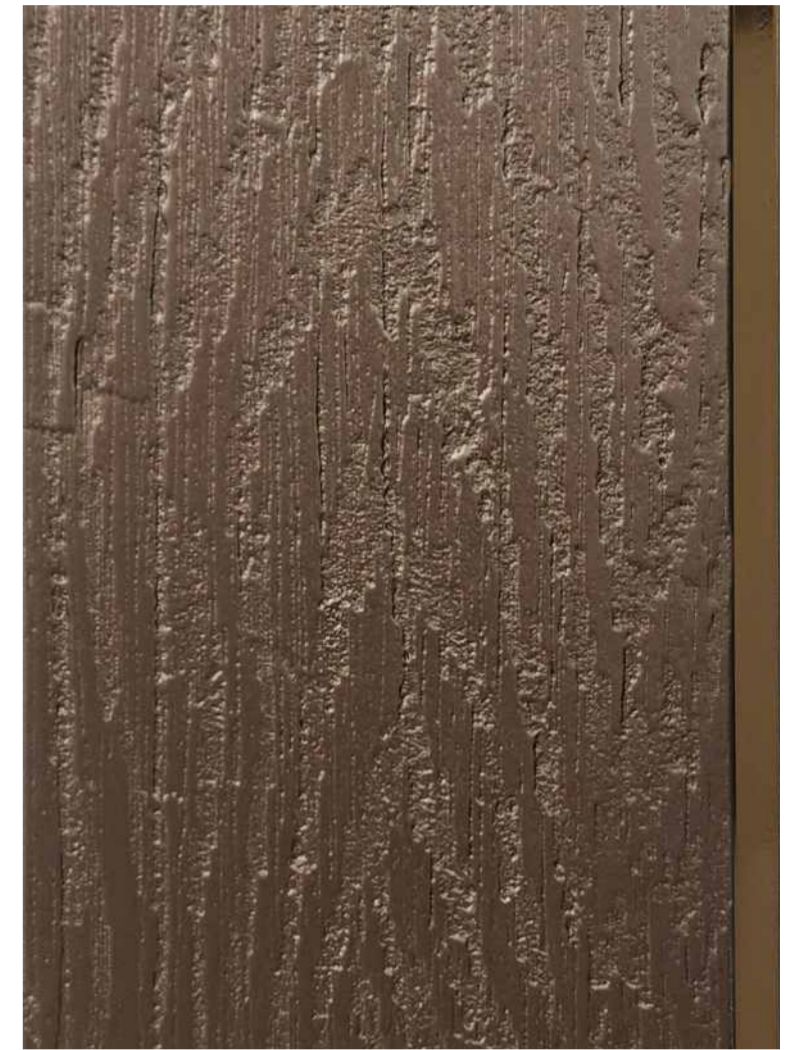

1461 2400mm (8ft.) X 600mm (2ft.)

All Panel Width : 600mm (2ft. approx)

MIGA EDGE 2 PANELS